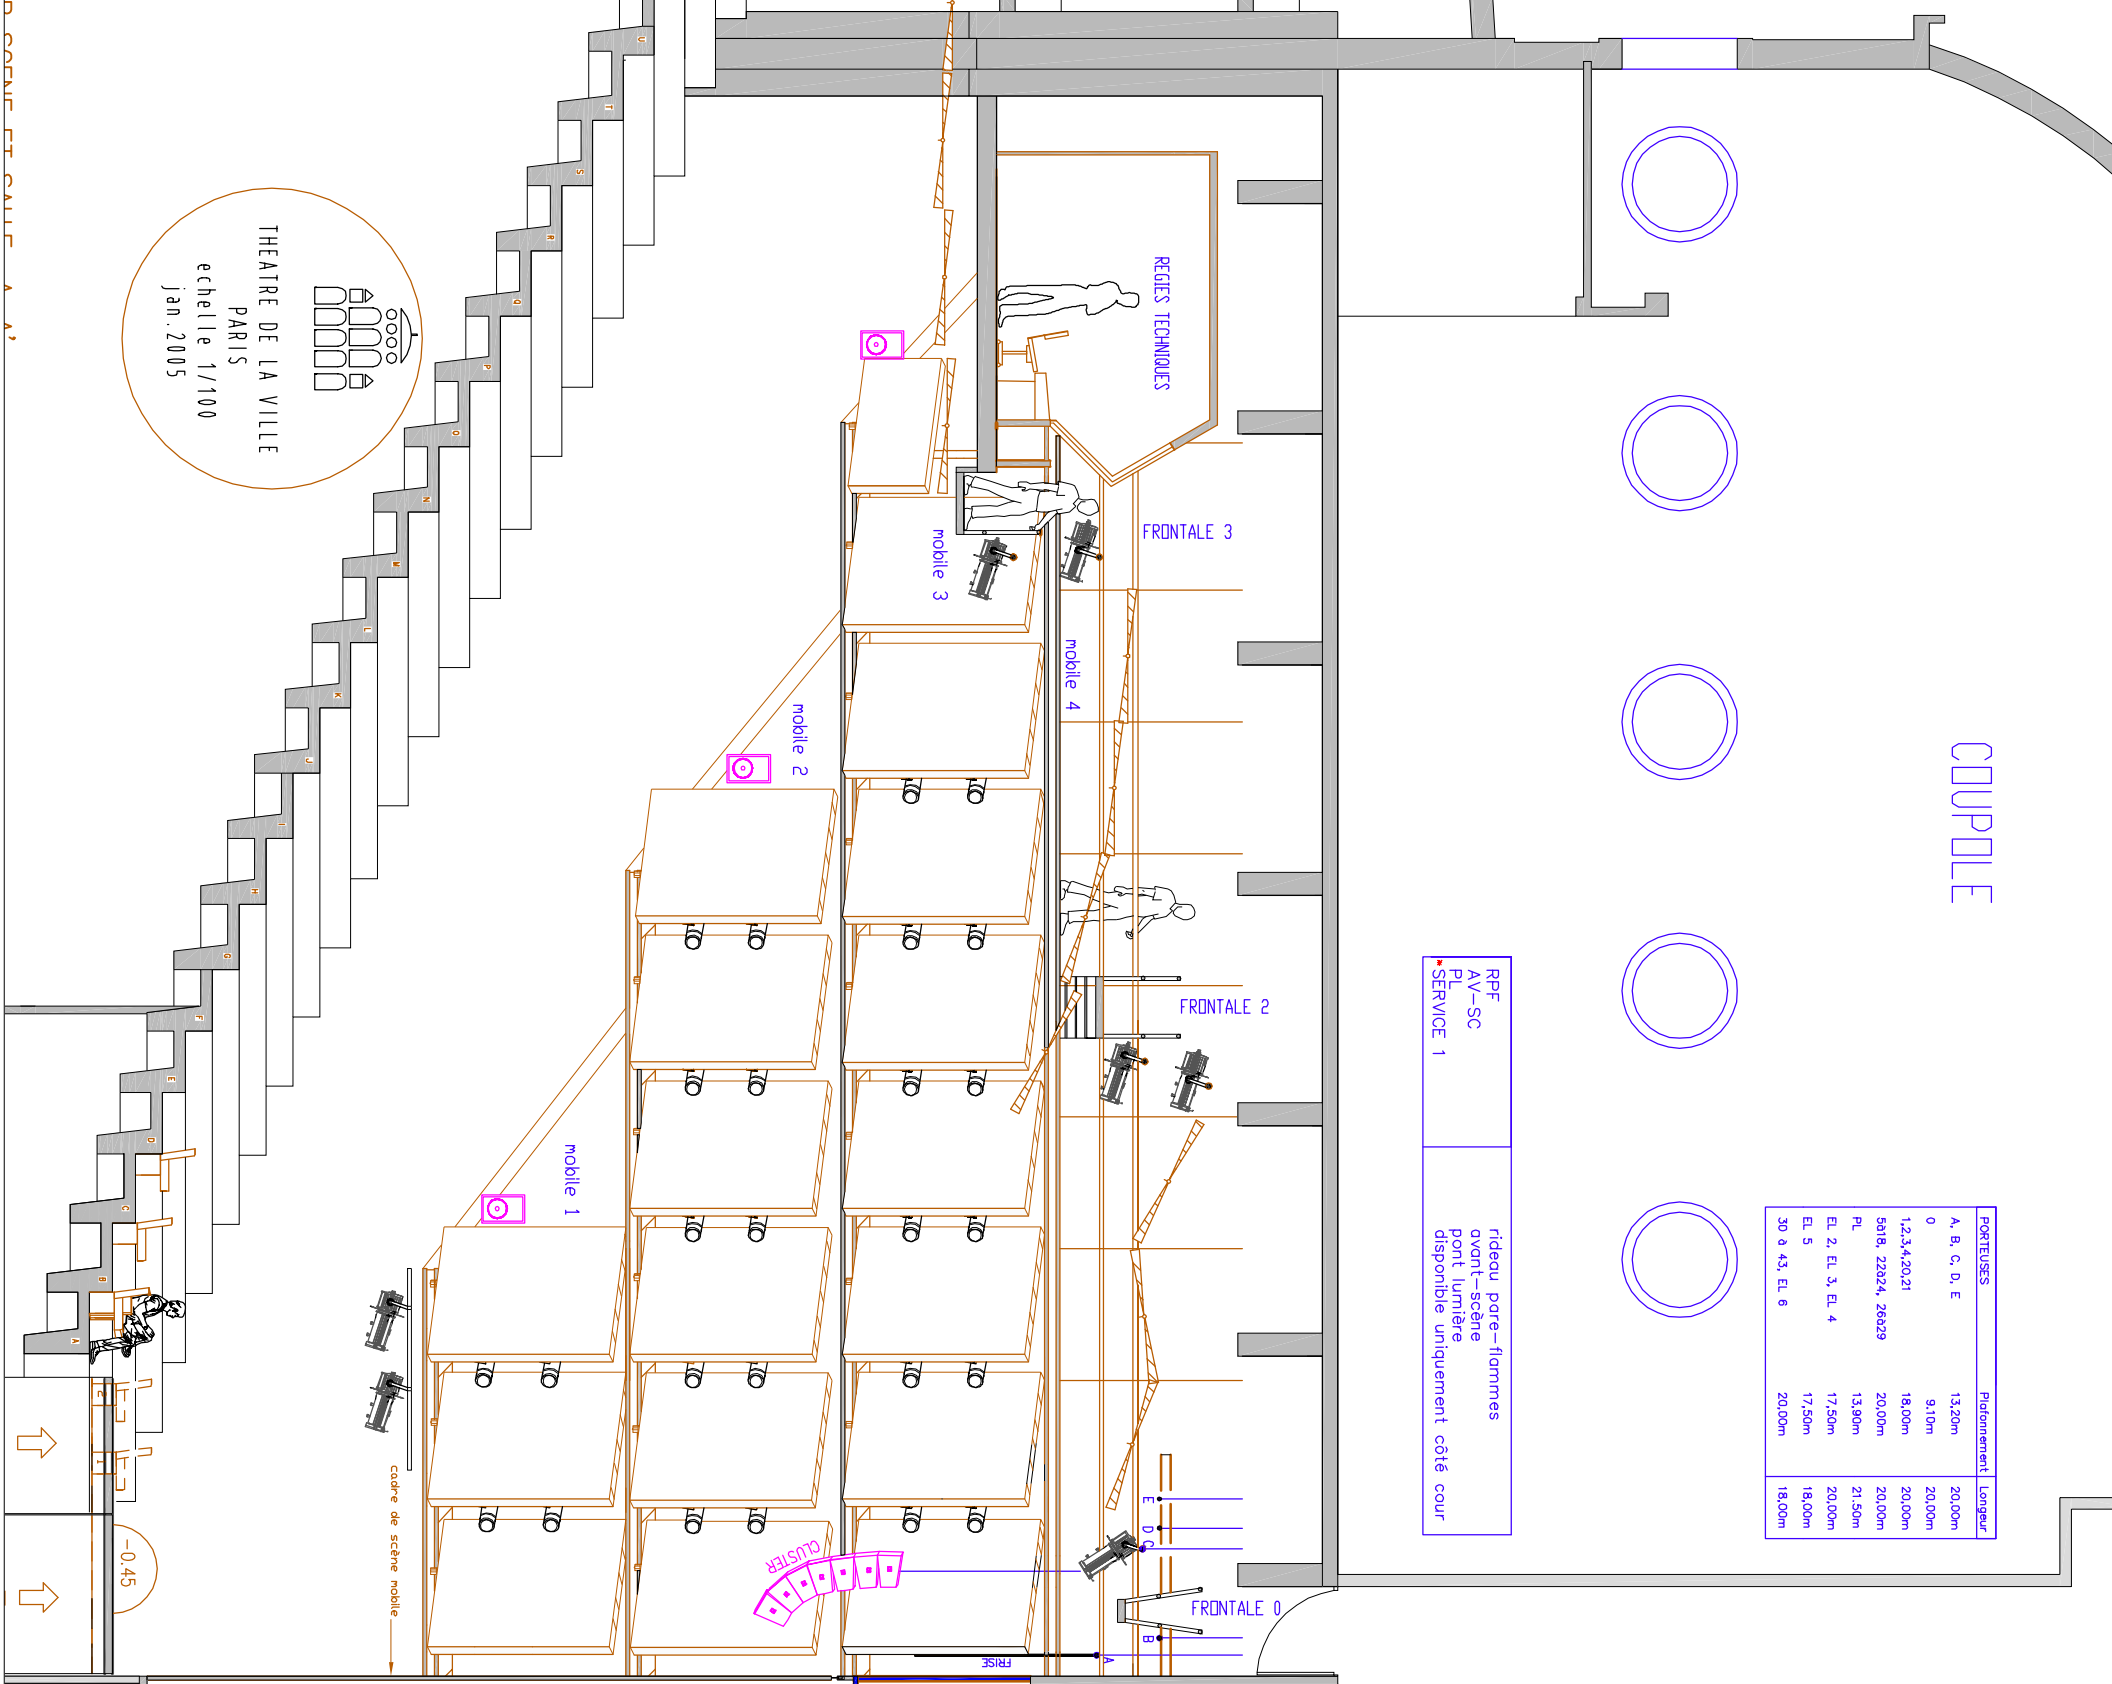

COUPLE

PORTUSES	Piedemont	Longeur
A, B, C, D, E	13,20m	20,00m
0	9,10m	20,00m
1, 2, 3, 4, 20, 21	18,00m	20,00m
5018, 22024, 26029	20,00m	20,00m
PL	13,90m	21,50m
EL. 2, EL. 3, EL. 4	17,50m	20,00m
EL. 5	17,50m	18,00m
30 à 43, EL. 6	20,00m	18,00m

RPF
AV-SC
PL
SERVICE 1

rideau pare-flammes
pont-scène
pont lumière
disponible uniquement côté cour

THEATRE DE LA VILLE
PARIS
échelle 1/100
Jan. 2005