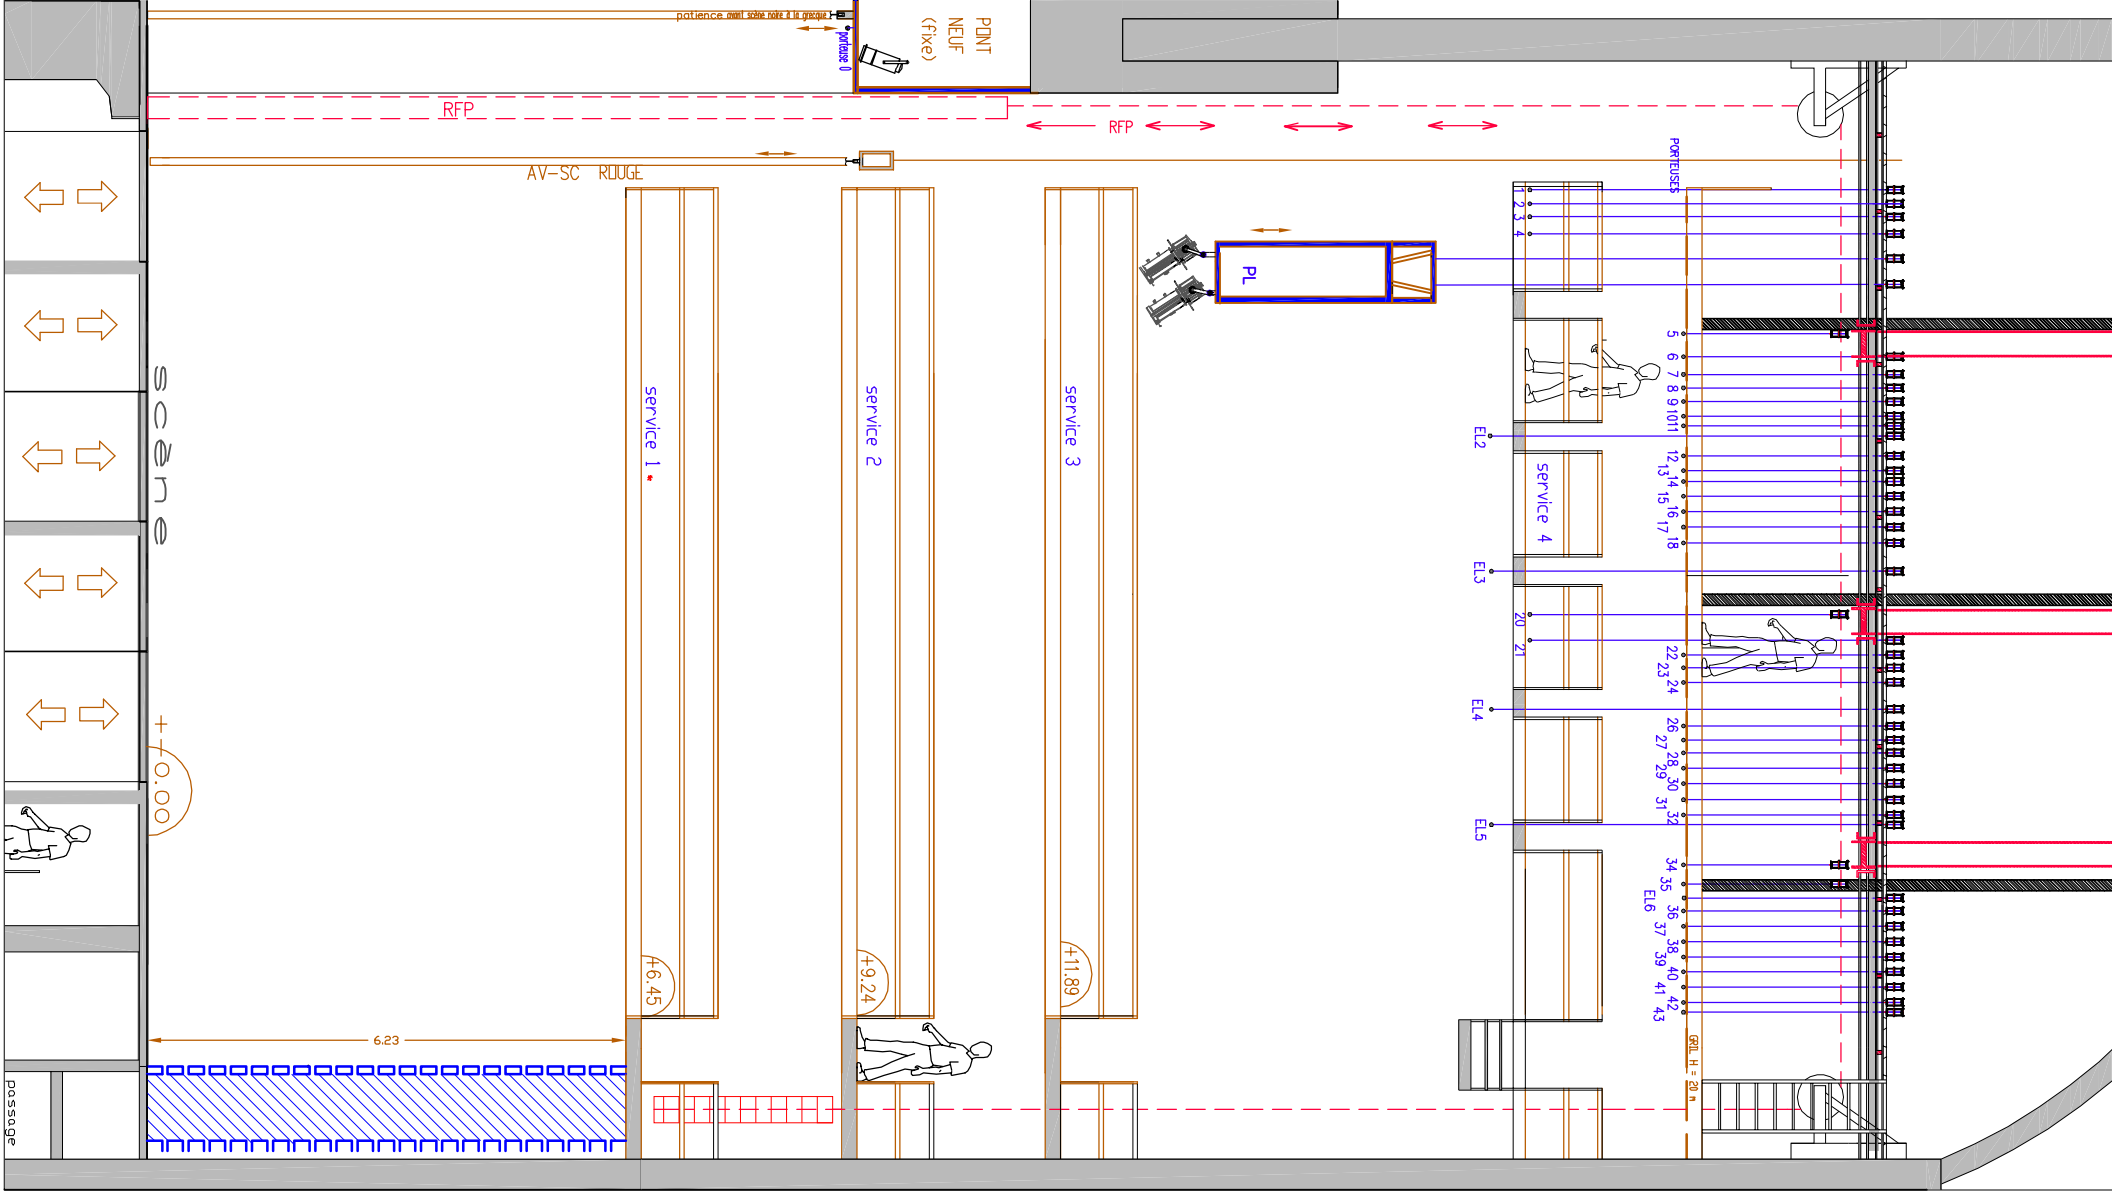

COUPLE

PORTUSES	Piedemont	Longeur
A, B, C, D, E	13,20m	20,00m
0	9,10m	20,00m
1, 2, 3, 4, 20, 21	18,00m	20,00m
5018, 22024, 26029	20,00m	20,00m
PL	13,90m	21,50m
EL. 2, EL. 3, EL. 4	17,50m	20,00m
EL. 5	17,50m	18,00m
30 à 43, EL. 6	20,00m	18,00m

RPF
AV-SC
PL
SERVICE 1

rideau pare-flammes
pont-scène
pont lumière
disponible uniquement côté cour

THEATRE DE LA VILLE
PARIS
échelle 1/100
Jan. 2005